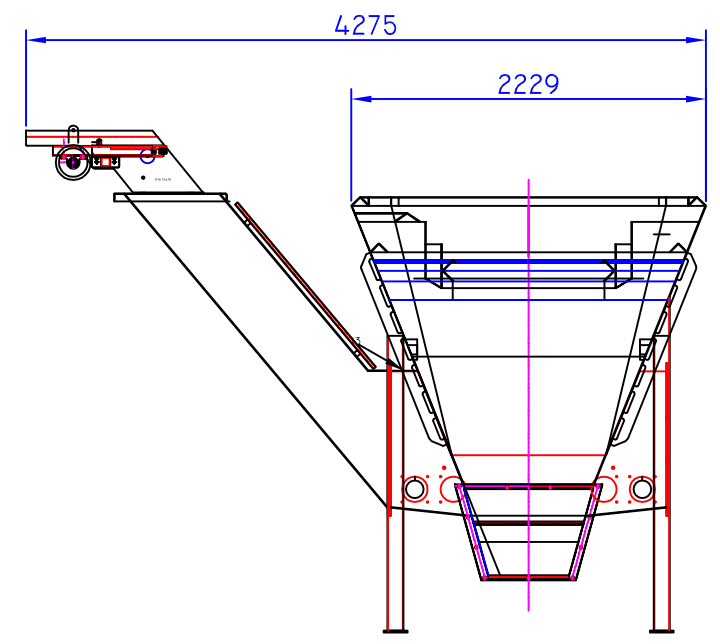

MOUNTED LEFT OR RIGHT SIDE

DESTONER D-200